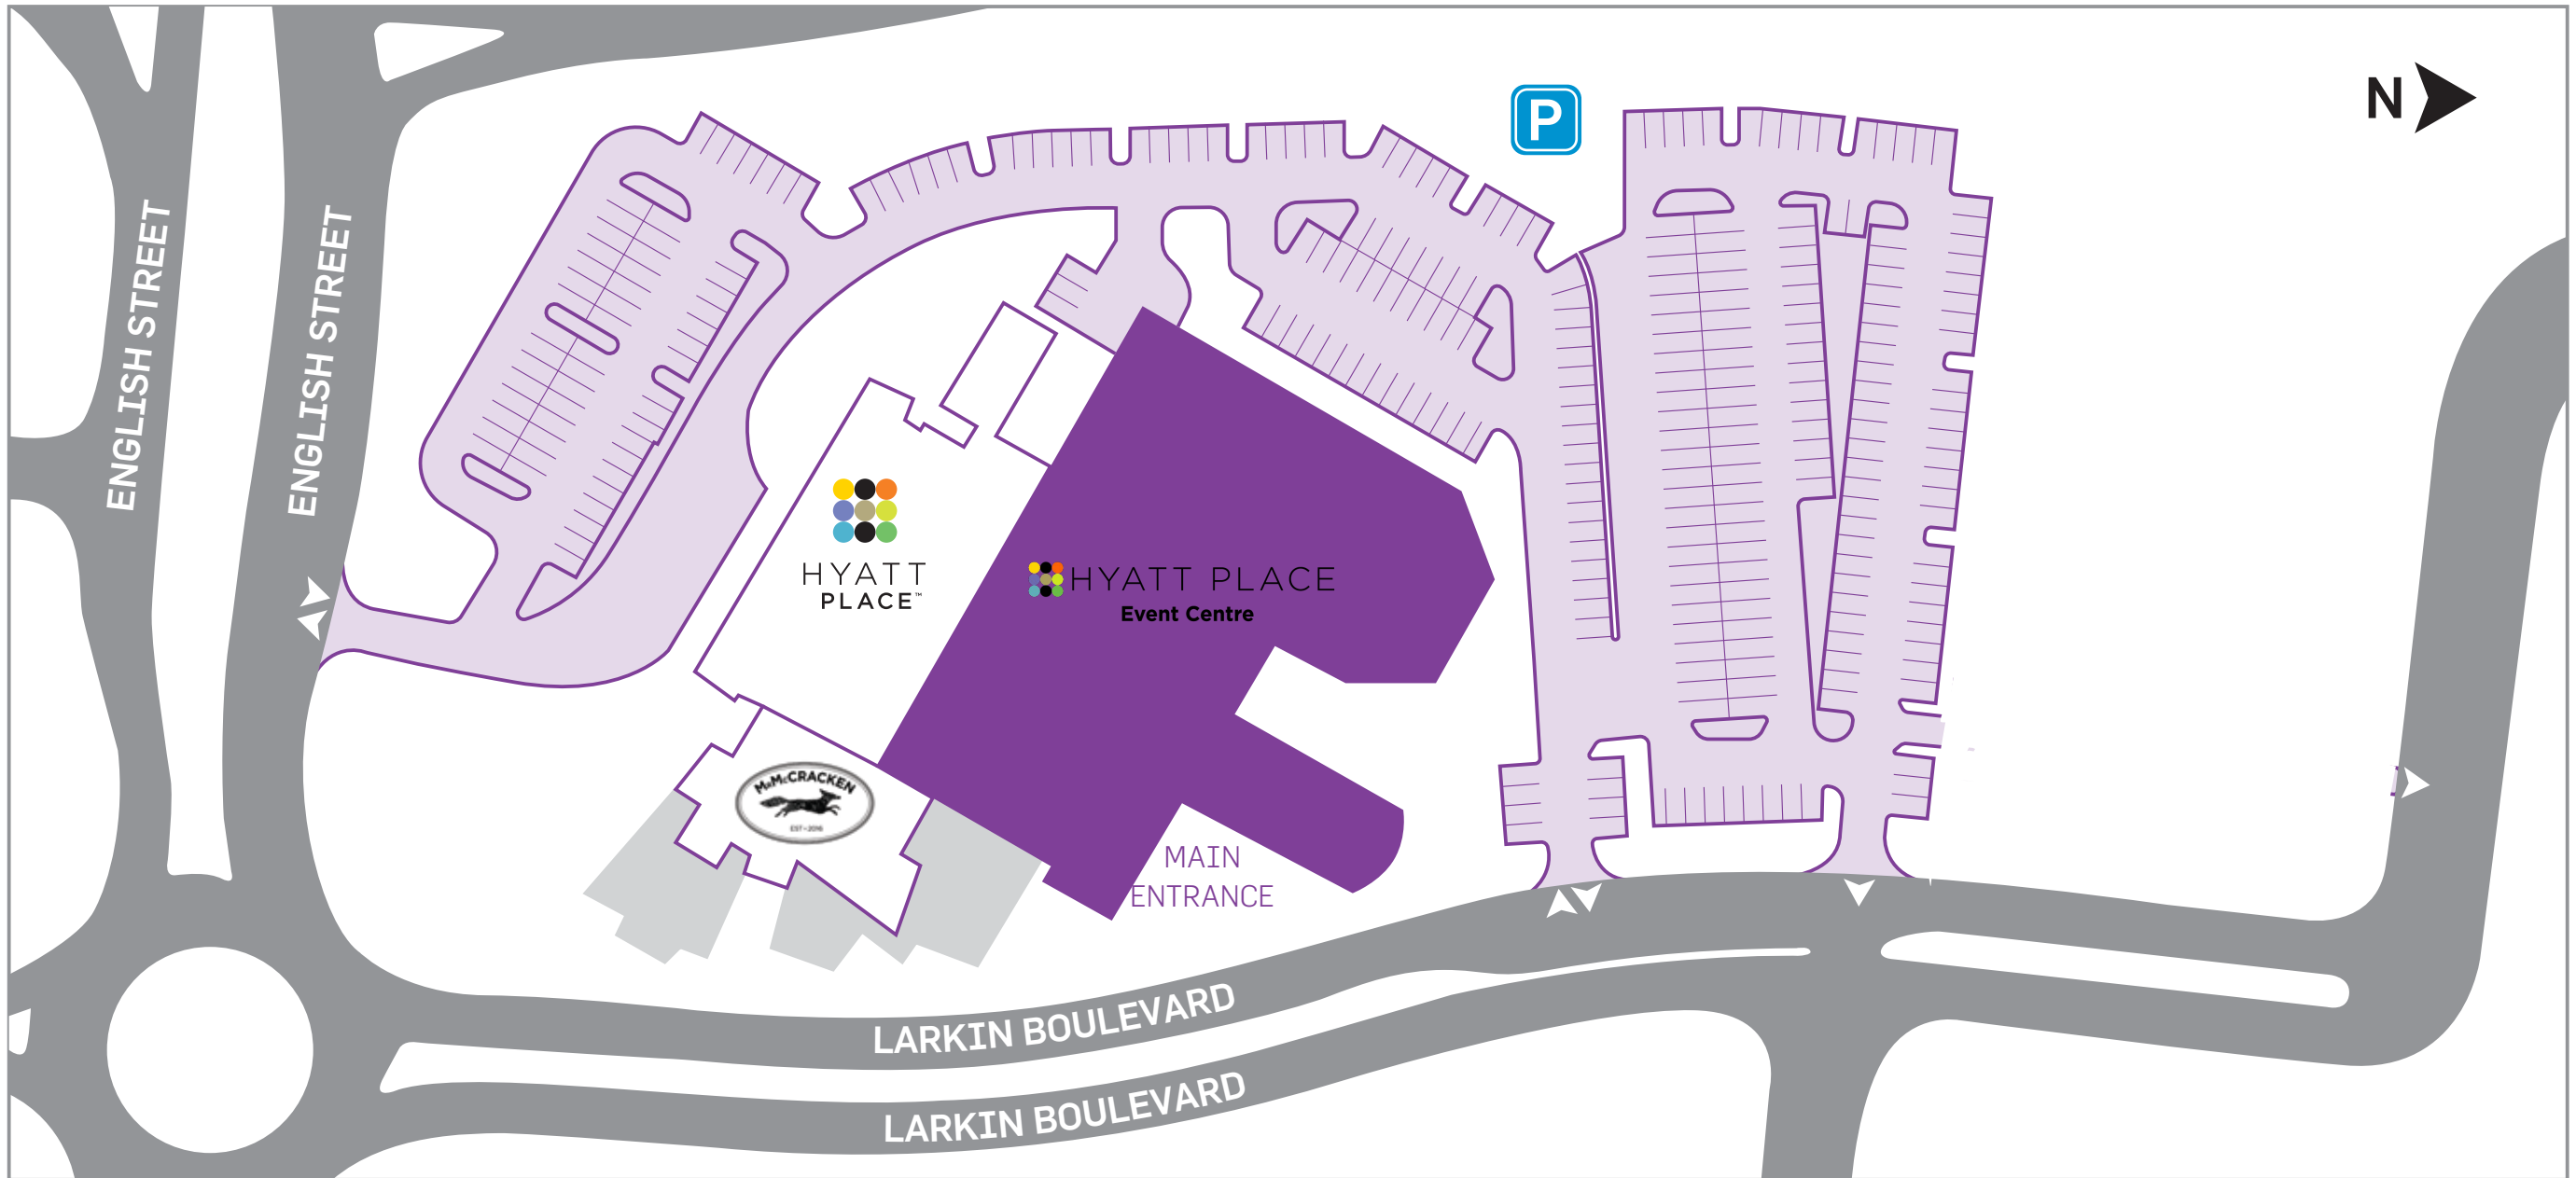

HOTEL & EVENTS CENTRE PARKING

BY CAR

Essendon Fields has direct access to the Calder and Tullamarine freeways and proximity to CityLink, Western Ring Road, Bell Street and Hume Highway

- For entry to Hyatt Place Event Centre enter via English Street and turn left at Larkin Boulevard
- For entry to Hyatt Place enter via English Street

BY TRAIN

Essendon station is less than 10 minutes' drive from Essendon Fields or 15 mins via Tram Service 59 (Airport West)

BY TRAM

Service 59 to Elizabeth Street in Melbourne's CBD, just a short stroll from The Australian Events Centre on Matthews Ave